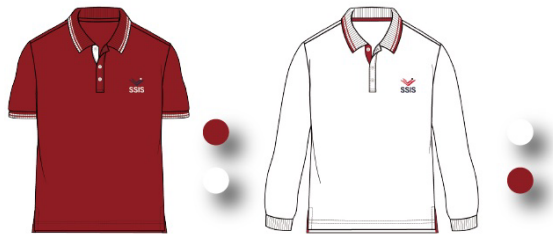

Uniform Package & Pricing

School uniforms are an important part of the identity and culture of our school. Students in Early Learning Centre (ELC) to Grade 10 are required to wear the school uniform, while our Grade 11 and 12 students are permitted to wear clothing of their own choice. The SSIS uniform consists of polo shirts with an embroidered logo and navy bottoms. There is also a separate PE uniform for G1-G10 students.

SSIS Polo Shirts

SSIS Cardigan & Vest

SSIS Athletic Uniform

SSIS 3-in-1 Winter Jacket

SSIS Grade Level	Gender	Items in Starter Set	Items per Starter Set	Total Package Cost (RMB)
ELC 1 (Pre-Nursery)	Boys & Girls	4 Polos, (Nap Sack, Class T-shirt)	4	436
ELC 2 (Nursery) - Kindergarten	Boys	4 Polos, 1 Short, 2 Pants, 1 Cardigan, 1 Vest, (Class T-shirt)	9	1,232
ELC 2 (Nursery) - Kindergarten	Girls	4 Polos, 1 Skort, 2 Pants, 1 Cardigan, 1 Vest, (Class T-shirt)	9	1,198
Grade 1 - Grade 5	Boys	4 Polos, 2 Shorts, 2 Pants, 1 Vest, 1 PE Uniform Set, (House-T shirt)	11	1,358
Grade 1 - Grade 5	Girls	4 Polos, 2 Skirts, 2 Pants, 1 Vest, 1 PE Uniform Set, (House-T shirt)	11	1,358
Grade 6 - Grade 10	Boys	4 Polos, 2 Shorts, 2 Pants, 1 Cardigan, 1 Vest, 2 PE Uniform Sets, 1 Long-sleeve PE Top	15	2,064
Grade 6 - Grade 10	Girls	4 Polos, 2 Skirts, 2 Pants, 1 Cardigan, 1 Vest, 2 PE Uniform Sets, 1 Long-sleeve PE Top	15	2,064