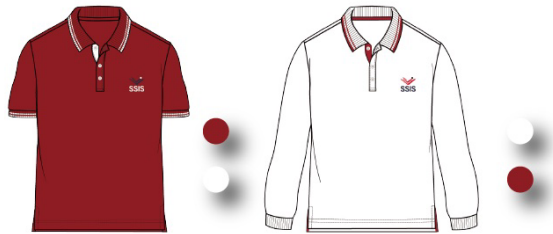

Uniform Package & Pricing

School uniforms are an important part of the identity and culture of our school. Students in Early Learning Centre (ELC) to Grade 10 are required to wear the school uniform, while our Grade 11 and 12 students are permitted to wear clothing of their own choice. The SSIS uniform consists of polo shirts with an embroidered logo and navy bottoms. There is also a separate PE uniform for G1-G10 students.

SSIS Polo Shirts

SSIS Cardigan & Vest

SSIS Athletic Uniform

SSIS 3-in-1 Winter Jacket

SSIS Grade Level	Gender	Items in Starter Set	Items per Starter Set	Total Package Cost (RMB)
ELC 1 (Pre-Nursery)	Boys & Girls	4 Polos, (Nap Sack, Class T-shirt)	4	436
ELC 2 (Nursery) - Kindergarten	Boys	4 Polos, 1 Short, 2 Pants, 1 Cardigan, 1 Vest, (Class T-shirt)	9	1,232
ELC 2 (Nursery) - Kindergarten	Girls	4 Polos, 1 Skort, 2 Pants, 1 Cardigan, 1 Vest, (Class T-shirt)	9	1,198
Grade 1 - Grade 5	Boys	4 Polos, 2 Shorts, 2 Pants, 1 Vest, 1 PE Uniform Set, (House-T shirt)	11	1,358
Grade 1 - Grade 5	Girls	4 Polos, 2 Skirts, 2 Pants, 1 Vest, 1 PE Uniform Set, (House-T shirt)	11	1,358
Grade 6 - Grade 10	Boys	4 Polos, 2 Shorts, 2 Pants, 1 Cardigan, 1 Vest, 2 PE Uniform Sets, 1 Long-sleeve PE Top	15	2,064
Grade 6 - Grade 10	Girls	4 Polos, 2 Skirts, 2 Pants, 1 Cardigan, 1 Vest, 2 PE Uniform Sets, 1 Long-sleeve PE Top	15	2,064